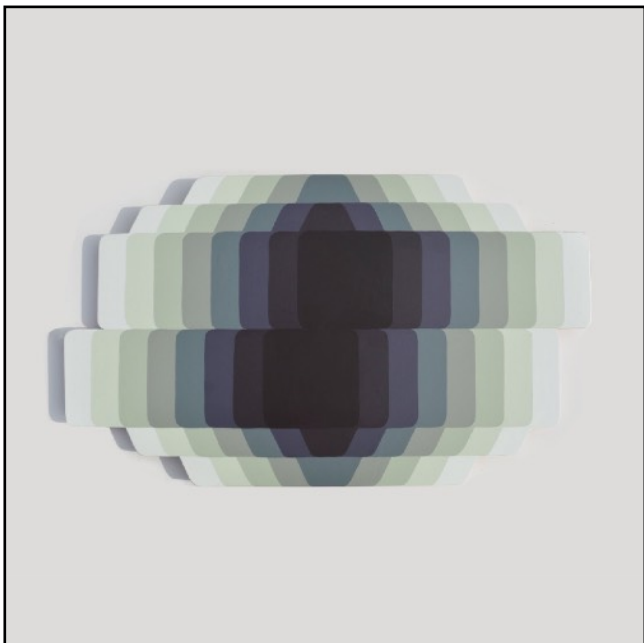

\$7500

Campfire Tales (1)

30"x26"

Acrylic on shaped panel

\$2150

Bramble (1)
21.5"x37"
Acrylic on shaped panel
\$2250

Bramble (2)
21.5"x37"
Acrylic on shaped panel
\$2250

Bramble (3)
21.5"x37"
Acrylic on shaped panel
\$2250