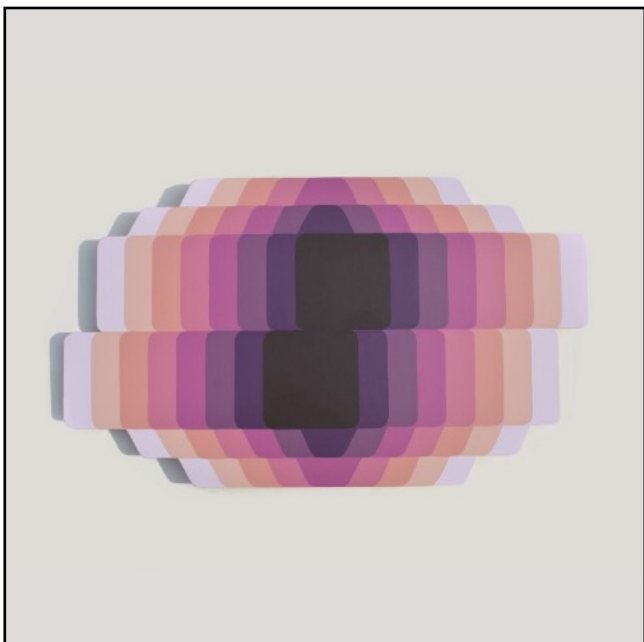

\$7500

Campfire Tales (1)

30"x26"

Acrylic on shaped panel

\$2150

Bramble (1)
21.5"x37"
Acrylic on shaped panel
\$2250

Bramble (2)
21.5"x37"
Acrylic on shaped panel
\$2250

Bramble (3)
21.5"x37"
Acrylic on shaped panel
\$2250