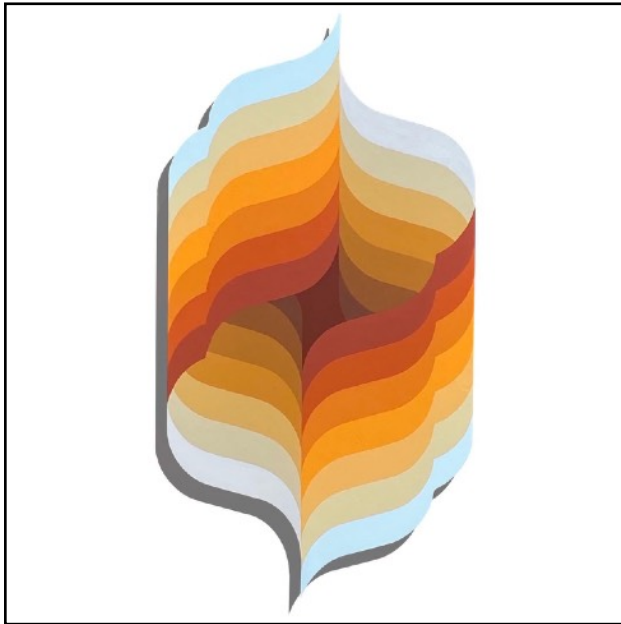

GHOST PEPPER GLASS
ghostpepperglass@gmail.com
Austin, TX

I Know You're Out There
64"x33.5"
Acrylic on shaped panel
$5200