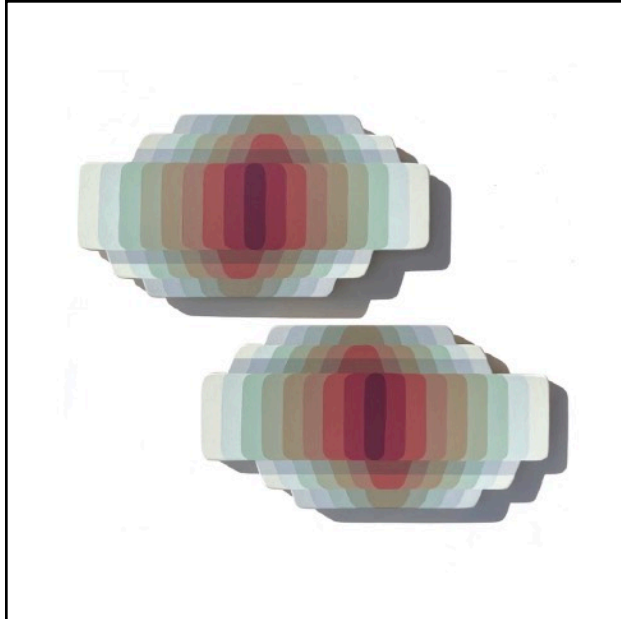

GHOST PEPPER GLASS
ghostpepperglass@gmail.com
Austin, TX

I Know You're Out There
64"x33.5"
Acrylic on shaped panel
\$5200

Smiling Strange
24"x23"
Acrylic on Shaped Panel
\$1850

Square Pegs
11" diameter circles
Acrylic on Shaped Panel
\$550 (each)