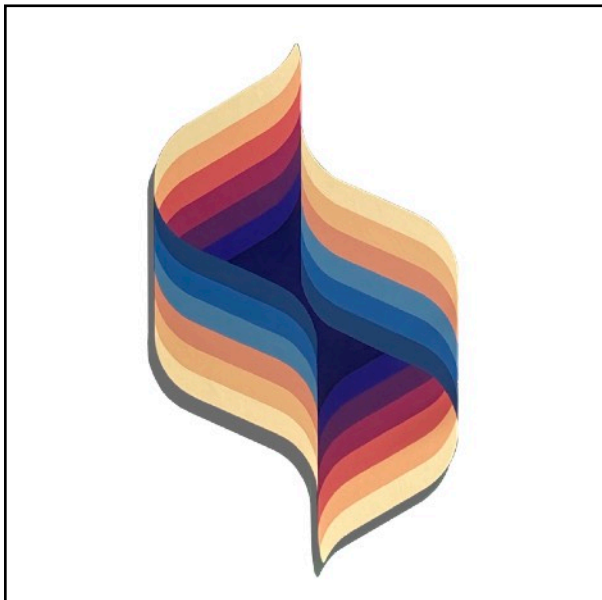

Transcon
71"x41"
Acrylic on Shaped Panel
$7200