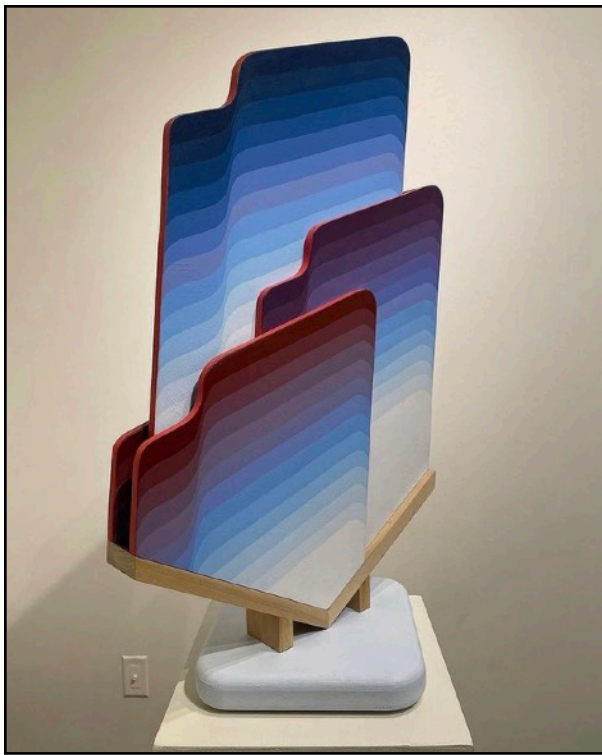

Deschutes
20.75" diameter circle
Acrylic on Shaped Panel
\$1450

Time Has Changed My Mind
24"x18"
Acrylic on shaped panel
\$1450

AVAILABLE DIRECT FROM MY STUDIO

mmmwhhh@gmail.com

Smithville, TX

Getting Over
59.5"x48"
Acrylic on Shaped Panel
\$6500

Forgotten Time Zone
31.5"x55"
Acrylic on Shaped Panel
\$4100

Uprising
18"x30"x14"
Acrylic on five shaped panels mounted on
poplar base
\$3600

Highline
71"x41"
Acrylic on Shaped Panel
\$7200

Transcon
71"x41"
Acrylic on Shaped Panel
\$7200