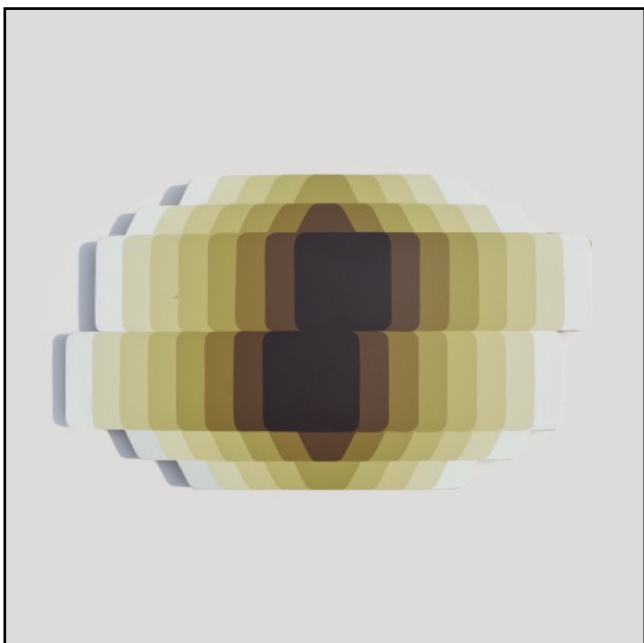

\$7500

Campfire Tales (1)

30"x26"

Acrylic on shaped panel

\$2150

Bramble (1)
21.5"x37"
Acrylic on shaped panel
\$2250

Bramble (2)
21.5"x37"
Acrylic on shaped panel
\$2250

Bramble (3)
21.5"x37"
Acrylic on shaped panel
\$2250