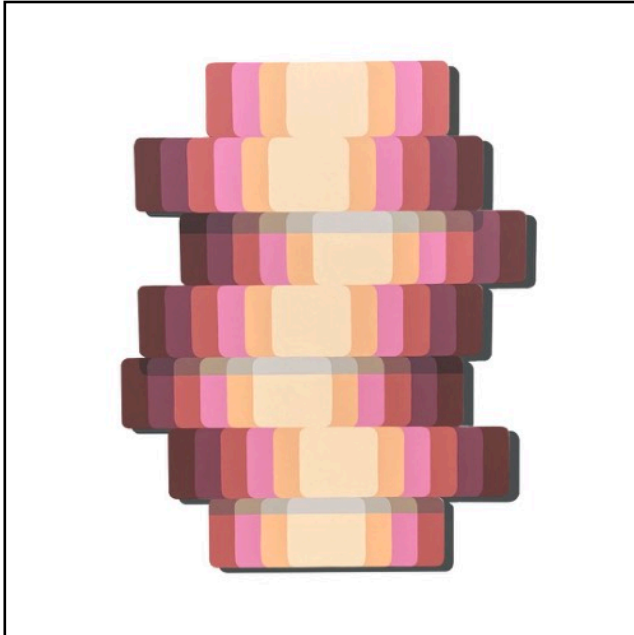

Deschutes
20.75" diameter circle
Acrylic on Shaped Panel
\$1450

Time Has Changed My Mind
24"x18"
Acrylic on shaped panel
\$1450

AVAILABLE DIRECT FROM MY STUDIO

mmmwhhh@gmail.com

Smithville, TX

Getting Over
59.5"x48"
Acrylic on Shaped Panel
\$6500