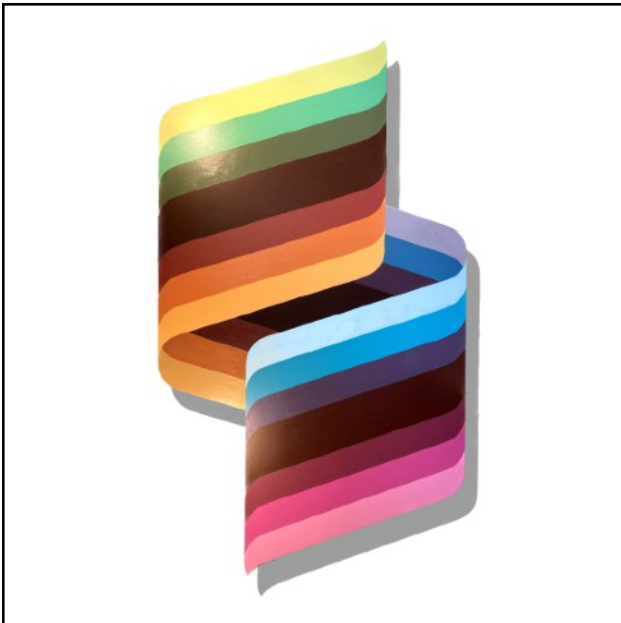

MICHAEL WAYNE HALL

Currently Available Work

Wrong Marfa

<https://wrongmarfa.com/product-category/art/>

Marfa, TX

I Don't Know Almost Everything

76"x44"

Acrylic on shaped panel

$7500