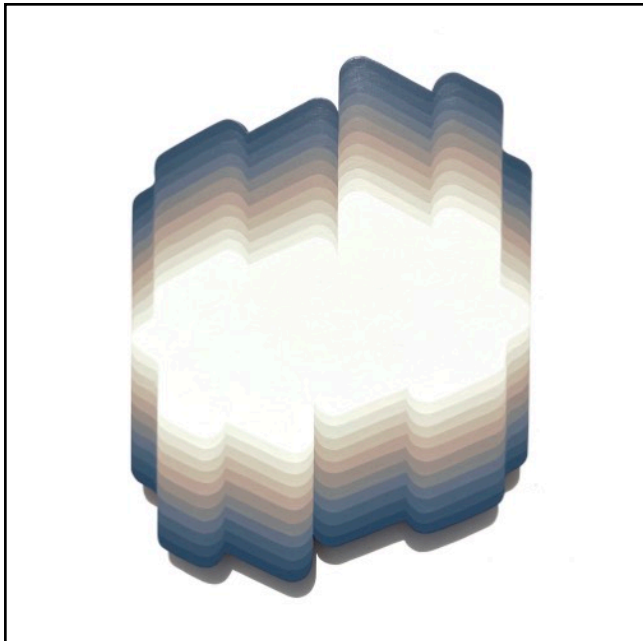

Deschutes
20.75" diameter circle
Acrylic on Shaped Panel
\$1450

Time Has Changed My Mind
24"x18"
Acrylic on shaped panel
\$1450

AVAILABLE DIRECT FROM MY STUDIO

mmmwhhh@gmail.com

Smithville, TX

Getting Over
59.5"x48"
Acrylic on Shaped Panel
\$6500