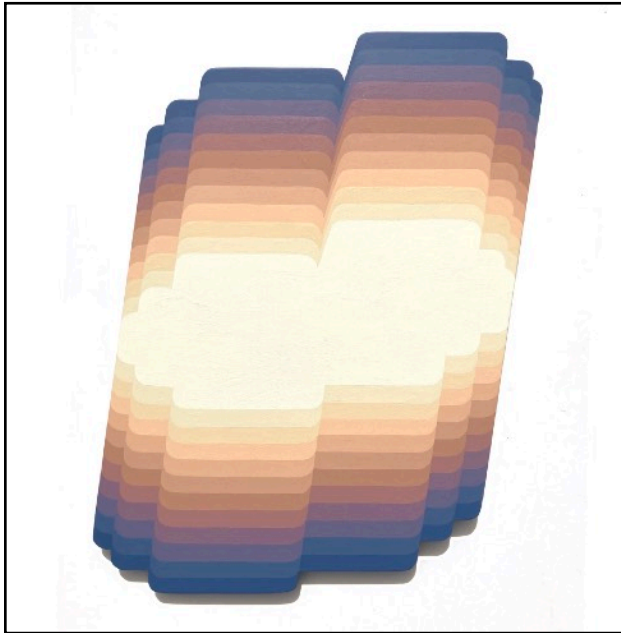

PARLOR GALLERY
jill@parlor-gallery.com
Asbury Park, NJ

Gone with the Dawn
28"x20"
Acrylic on shaped panel
$1850