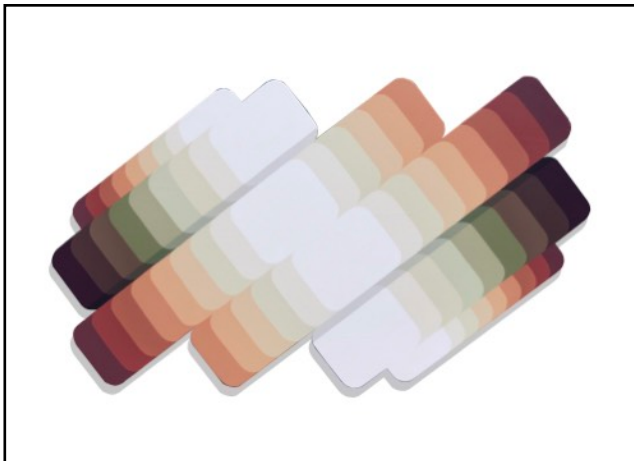

Deschutes
20.75" diameter circle
Acrylic on Shaped Panel
\$1450

Time Has Changed My Mind
24"x18"
Acrylic on shaped panel
\$1450

AVAILABLE DIRECT FROM MY STUDIO

mmmwhhh@gmail.com

Smithville, TX

Getting Over
59.5"x48"
Acrylic on Shaped Panel
\$6500