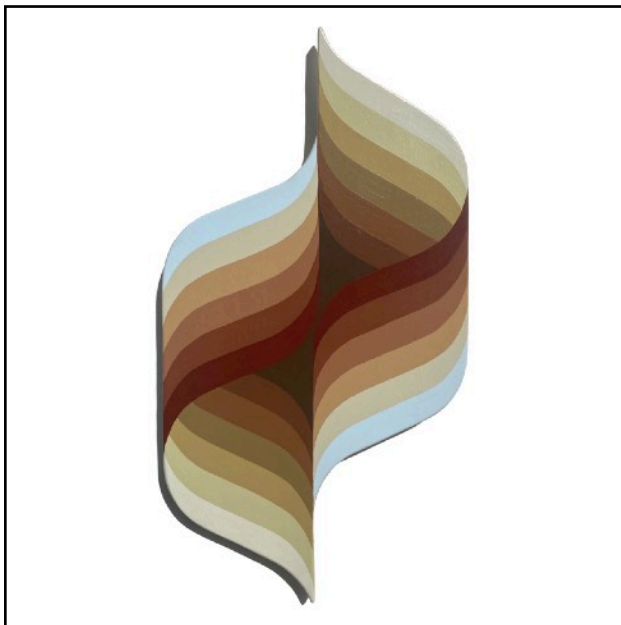

Autumn's Sound
24"x12"
Acrylic on shaped panel
$850